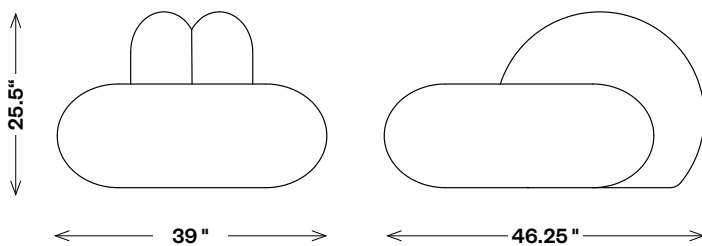

## Nudo Interlocking Chair

FCL22007

Materials Shown

**Rainbow Onyx**

Dimensions

**Width: 39"**

**Depth: 46.25"**

**Height: 25.5"**

**Seat Height: 15"**

Finishes

Please contact  
[concierge@kellywearstler.com](mailto:concierge@kellywearstler.com) for  
inquiries regarding custom materials  
and finishes